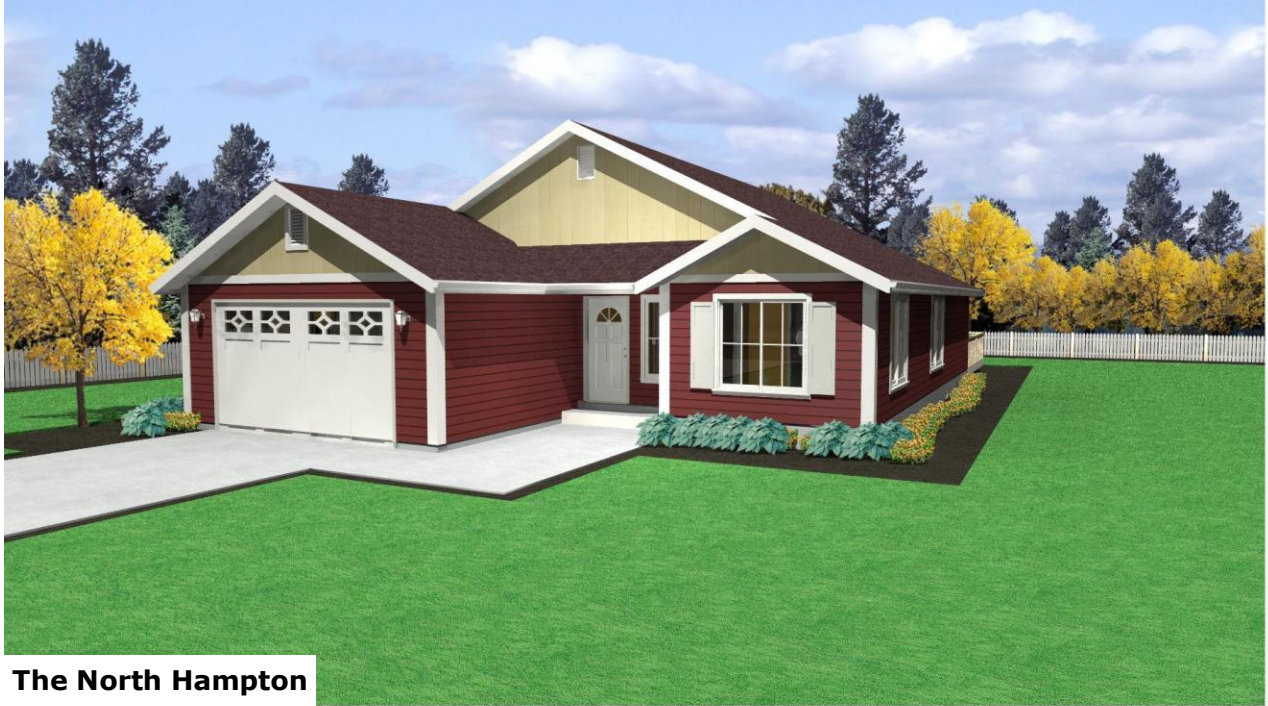

**Living Area** 1850 sq.ft.  
**Bedrooms** 3  
**Bathrooms** 2  
**Dimensions** 40x70  
**Garage Type** 2 Car

- Garage door opener
- Man door
- Microwave outlet
- Ice maker rough
- Quality finishes
- Birch Cabinets available in 3 finishes
- High Definition Formica
- Freezer Outlet in Garage
- Garbage disposal ready

**The North Hampton**