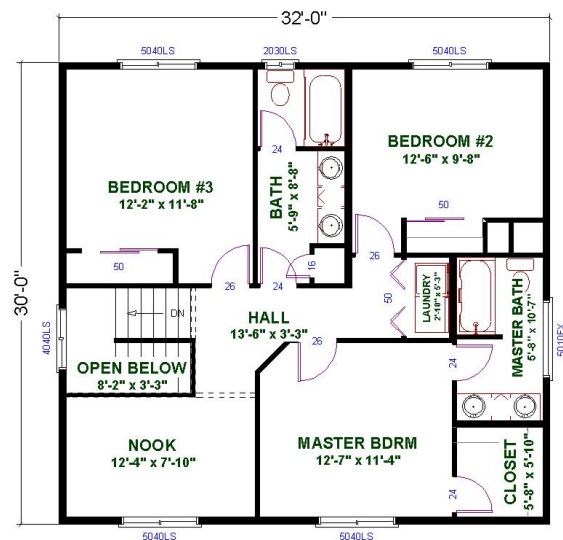

Total Living Area 1940
sq.ft.
Bedrooms 3
Bathrooms 2 1/4
Dimensions 56x30
Garage Type 2 Car

- Garage door opener
- Man door
- Microwave outlet
- Ice maker rough
- Quality finishes
- Birch Cabinets available in 3 finishes
- High Definition Formica
- Freezer Outlet in Garage
- Garbage disposal ready

The Sandstone

1st Floor

2nd Floor