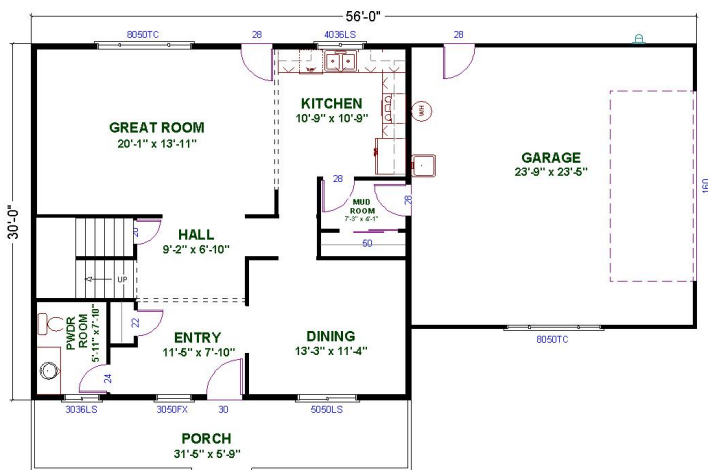

Total Living Area 1940
sq.ft.
Bedrooms 3
Bathrooms 2 1/4
Dimensions 56x30
Garage Type 2 Car

- Garage door opener
- Man door
- Microwave outlet
- Ice maker rough
- Quality finishes
- Birch Cabinets available in 3 finishes
- High Definition Formica
- Freezer Outlet in Garage
- Garbage disposal ready

The Sandstone

1st Floor

2nd Floor