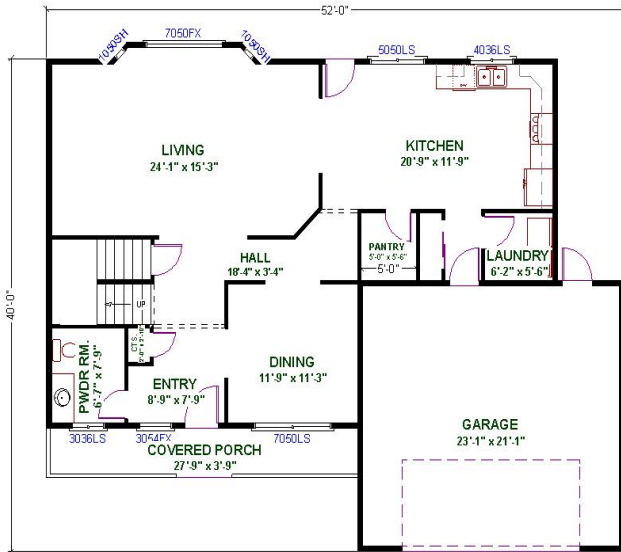

Living Area 2599
sq.ft.
Bedrooms
Bathrooms 2.25

3/4

- Garage door opener
- Man door
- Microwave outlet
- Ice maker rough
- Quality finishes
- Birch Cabinets available in 3 finishes
- High Definition Formica
- Freezer Outlet in Garage
- Garbage disposal ready

The Stone Haven

1st floor

2nd floor