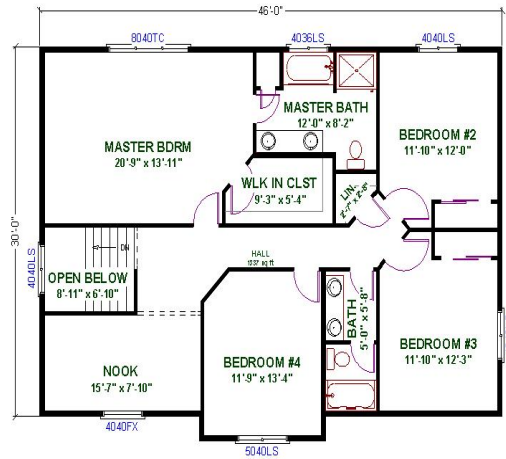

Living Area 2599
sq.ft.
Bedrooms
Bathrooms 2.25

3/4

- Garage door opener
- Man door
- Microwave outlet
- Ice maker rough
- Quality finishes
- Birch Cabinets available in 3 finishes
- High Definition Formica
- Freezer Outlet in Garage
- Garbage disposal ready

The Stone Haven

1st floor

2nd floor