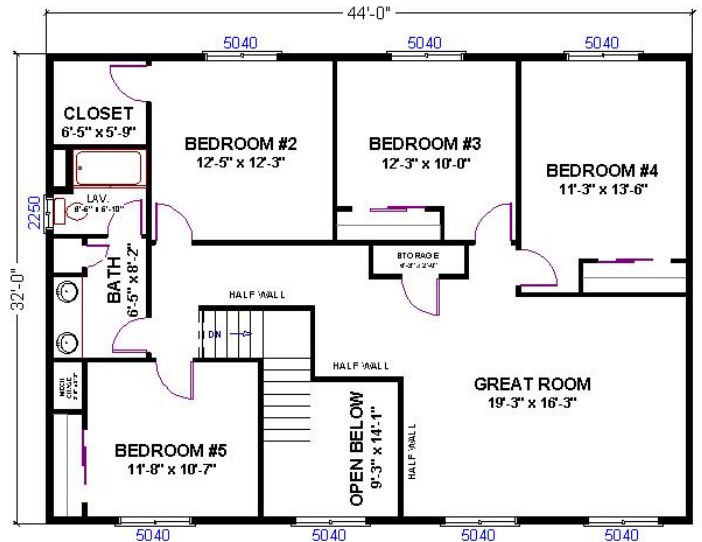

Living Area 2816 sq.ft.
Bedrooms 5
Bathrooms 2.5
Dimensions 68x38
Garage Type 2 Car

- Garage door opener
- Man door
- Microwave outlet
- Ice maker rough
- Quality finishes
- Birch Cabinets available in 3 finishes
- High Definition Formica

The South Hampton

1st Floor

2nd Floor