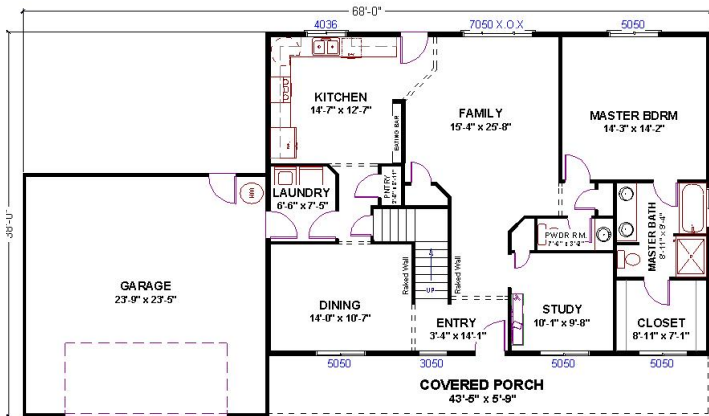

Living Area 2816 sq.ft.
Bedrooms 5
Bathrooms 2.5
Dimensions 68x38
Garage Type 2 Car

- Garage door opener
- Man door
- Microwave outlet
- Ice maker rough
- Quality finishes
- Birch Cabinets available in 3 finishes
- High Definition Formica

The South Hampton

1st Floor

2nd Floor