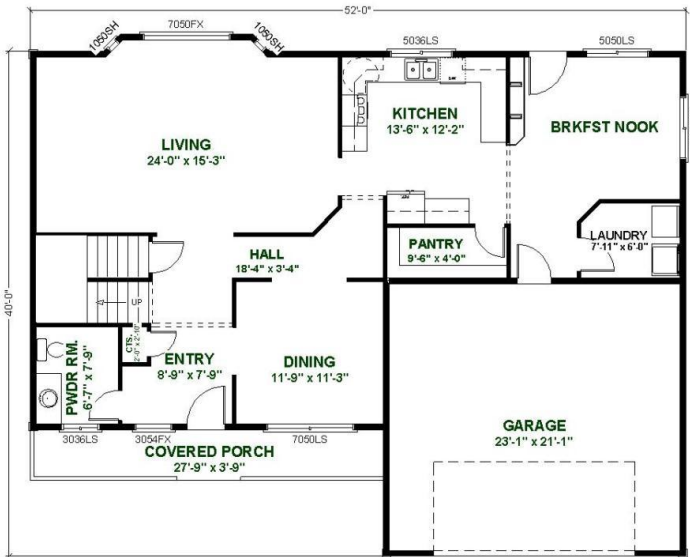

Living Area
Bedrooms
Bathrooms
Dimensions
Garage Type

2891 sq.ft.
5
2.5
68x38
2 Car

- Garage door opener
- Man door
- Microwave outlet
- Ice maker rough
- Quality finishes
- Birch Cabinets available in 3 finishes
- High Definition Formica
- Freezer Outlet in Garage
- Garbage disposal ready

The Saybrooke

1st Floor

2nd Floor