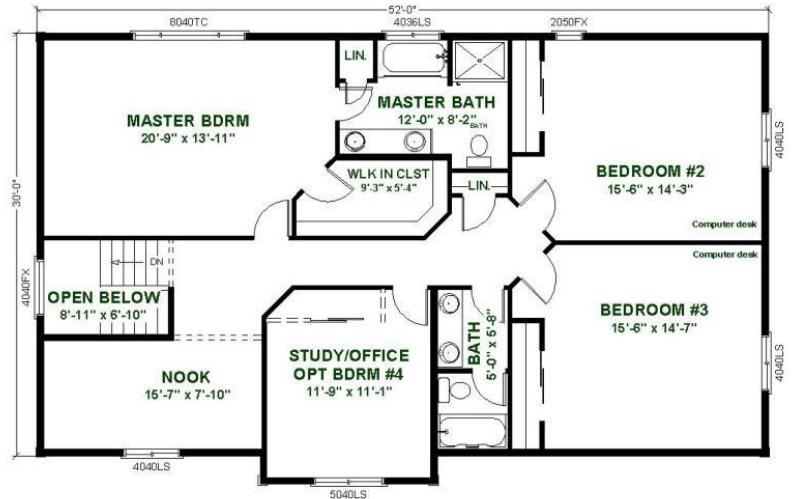

Living Area
Bedrooms
Bathrooms
Dimensions
Garage Type

2891 sq.ft.
5
2.5
68x38
2 Car

- Garage door opener
- Man door
- Microwave outlet
- Ice maker rough
- Quality finishes
- Birch Cabinets available in 3 finishes
- High Definition Formica
- Freezer Outlet in Garage
- Garbage disposal ready

The Saybrooke

1st Floor

2nd Floor