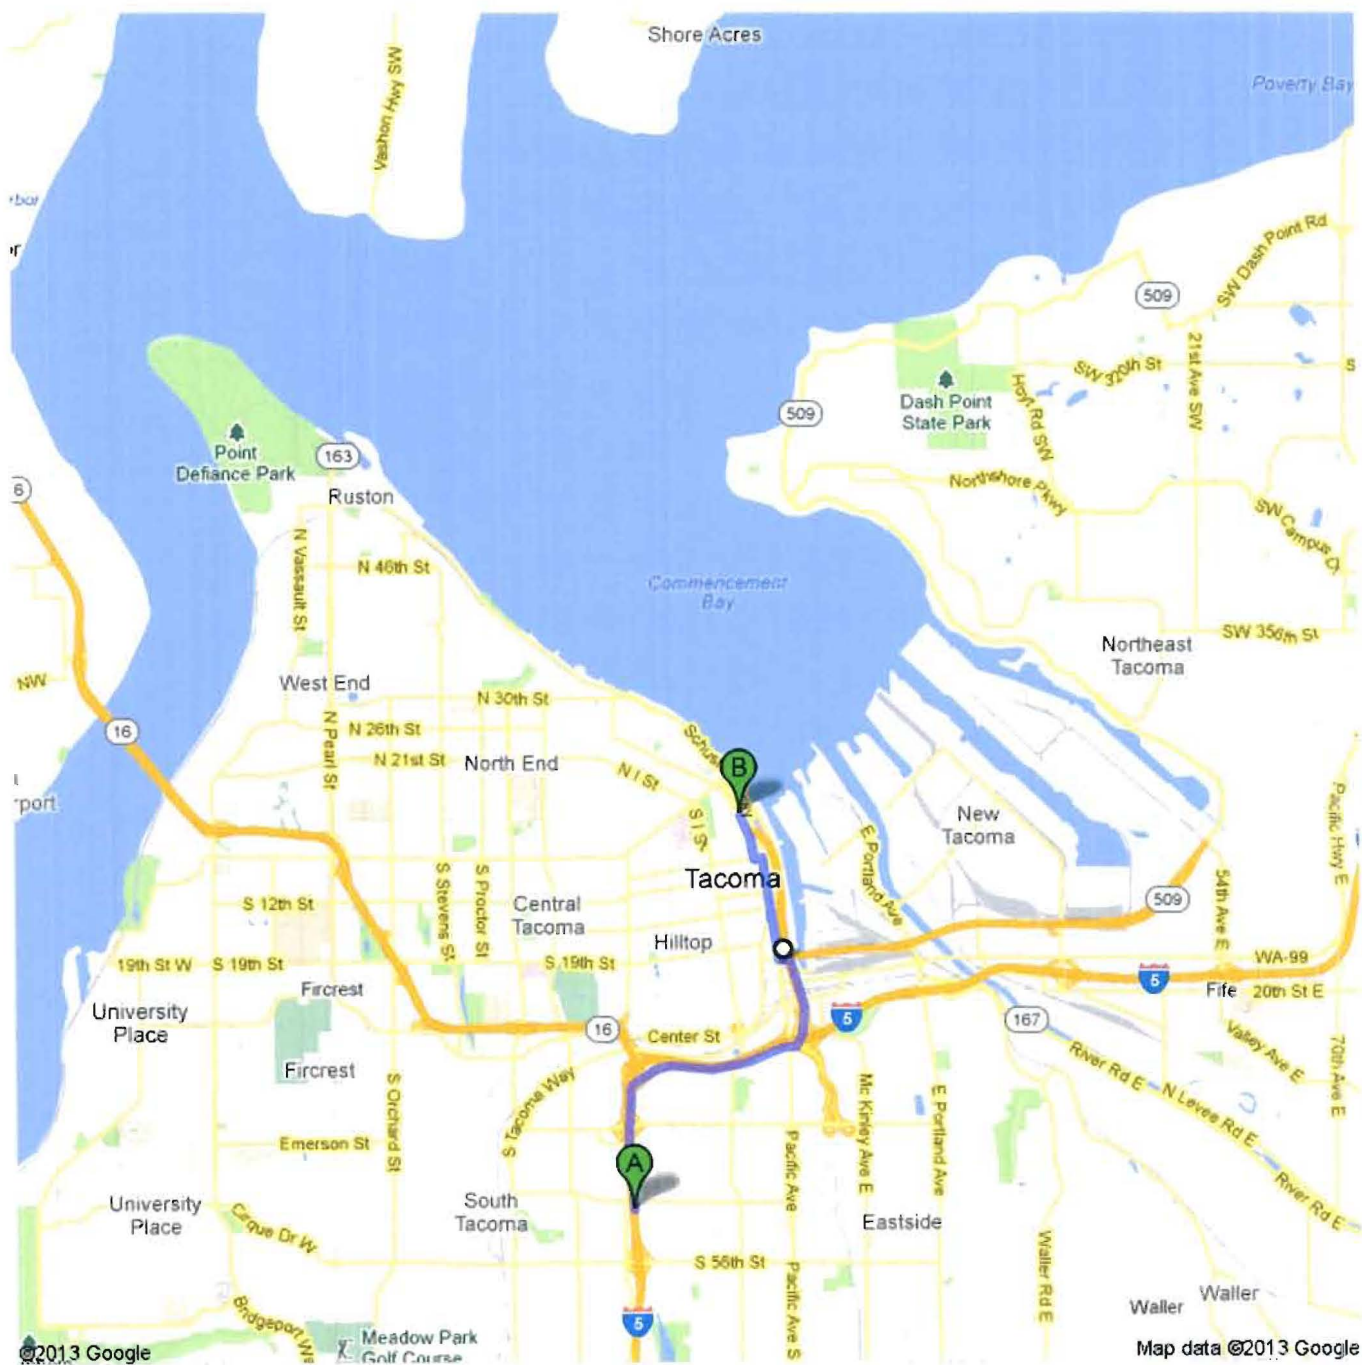

### Directions to 401 Broadway, Tacoma, WA 98402

4.7 mi – about 11 mins

**A** I-5 N

-  1. Head **north** on **I-5 N** toward **Exit 132** go 1.0 mi  
About 57 secs total 1.0 mi
-  2. Take exit **133** toward **I-705 N/WA-7 S/City Centre** go 1.0 mi  
About 1 min total 2.0 mi
-  3. Keep right at the fork, follow signs for **Interstate 705 N/City Center/Washington 7 S/Pacific Avenue** go 0.5 mi  
total 2.4 mi
-  4. Keep left at the fork, follow signs for **City Center** and merge onto **I-705 N** go 0.7 mi  
About 51 secs total 3.1 mi
-  5. Take the **S 21st St** exit go 0.2 mi  
total 3.3 mi
-  6. Turn left onto **WA-509 S** go 400 ft  
About 1 min total 3.4 mi
-  7. Turn right onto **Pacific Ave** go 0.9 mi  
About 4 mins total 4.2 mi
-  8. Turn left onto **S 9th St** go 367 ft  
About 1 min total 4.3 mi
-  9. Turn right onto **Broadway** go 0.4 mi  
Destination will be on the right total 4.7 mi  
About 1 min

**B** 401 Broadway, Tacoma, WA 98402

These directions are for planning purposes only. You may find that construction projects, traffic, weather, or other events may cause conditions to differ from the map results, and you should plan your route accordingly. You must obey all signs or notices regarding your route.

Map data ©2013 Google

Directions weren't right? Please find your route on [maps.google.com](http://maps.google.com) and click "Report a problem" at the bottom left.

- 1. Head **north** on **I-5 N** toward **Exit 132**  
About 57 secs

go 1.0 mi  
total 1.0 mi

- 2. Take exit **133** toward **I-705 N/WA-7 S/City Centre**  
About 1 min

go 1.0 mi  
total 2.0 mi

- 3. Keep right at the fork, follow signs for **Interstate 705 N/City Center/Washington 7 S/Pacific Avenue**