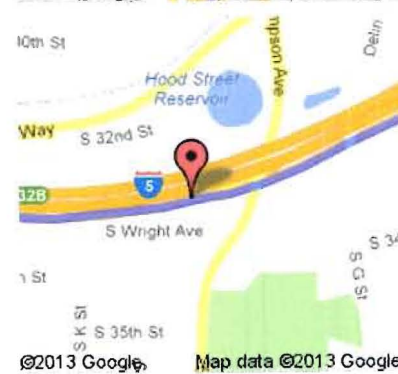

### Directions to 401 Broadway, Tacoma, WA 98402

4.7 mi – about 11 mins

**A** I-5 N

-  1. Head **north** on **I-5 N** toward **Exit 132** go 1.0 mi  
About 57 secs total 1.0 mi
-  2. Take exit **133** toward **I-705 N/WA-7 S/City Centre** go 1.0 mi  
About 1 min total 2.0 mi
-  3. Keep right at the fork, follow signs for **Interstate 705 N/City Center/Washington 7 S/Pacific Avenue** go 0.5 mi  
total 2.4 mi
-  4. Keep left at the fork, follow signs for **City Center** and merge onto **I-705 N** go 0.7 mi  
About 51 secs total 3.1 mi
-  5. Take the **S 21st St** exit go 0.2 mi  
total 3.3 mi
-  6. Turn left onto **WA-509 S** go 400 ft  
About 1 min total 3.4 mi
-  7. Turn right onto **Pacific Ave** go 0.9 mi  
About 4 mins total 4.2 mi
-  8. Turn left onto **S 9th St** go 367 ft  
About 1 min total 4.3 mi
-  9. Turn right onto **Broadway** go 0.4 mi  
Destination will be on the right total 4.7 mi  
About 1 min

Map data ©2013 Google

Directions weren't right? Please find your route on [maps.google.com](http://maps.google.com) and click "Report a problem" at the bottom left.

- 1. Head **north** on **I-5 N** toward **Exit 132**  
About 57 secs

go 1.0 mi  
total 1.0 mi

- 2. Take exit **133** toward **I-705 N/WA-7 S/City Centre**  
About 1 min

go 1.0 mi  
total 2.0 mi

- 3. Keep right at the fork, follow signs for **Interstate 705 N/City Center/Washington 7 S/Pacific Avenue**

go 0.5 mi  
total 2.4 mi

5. Take the **S 21st St** exit

go 0.2 mi  
total 3.3 mi

6. Turn left onto **WA-509 S**  
About 1 min

go 400 ft  
total 3.4 mi

7. Turn right onto **Pacific Ave**  
About 4 mins

go 0.9 mi  
total 4.2 mi