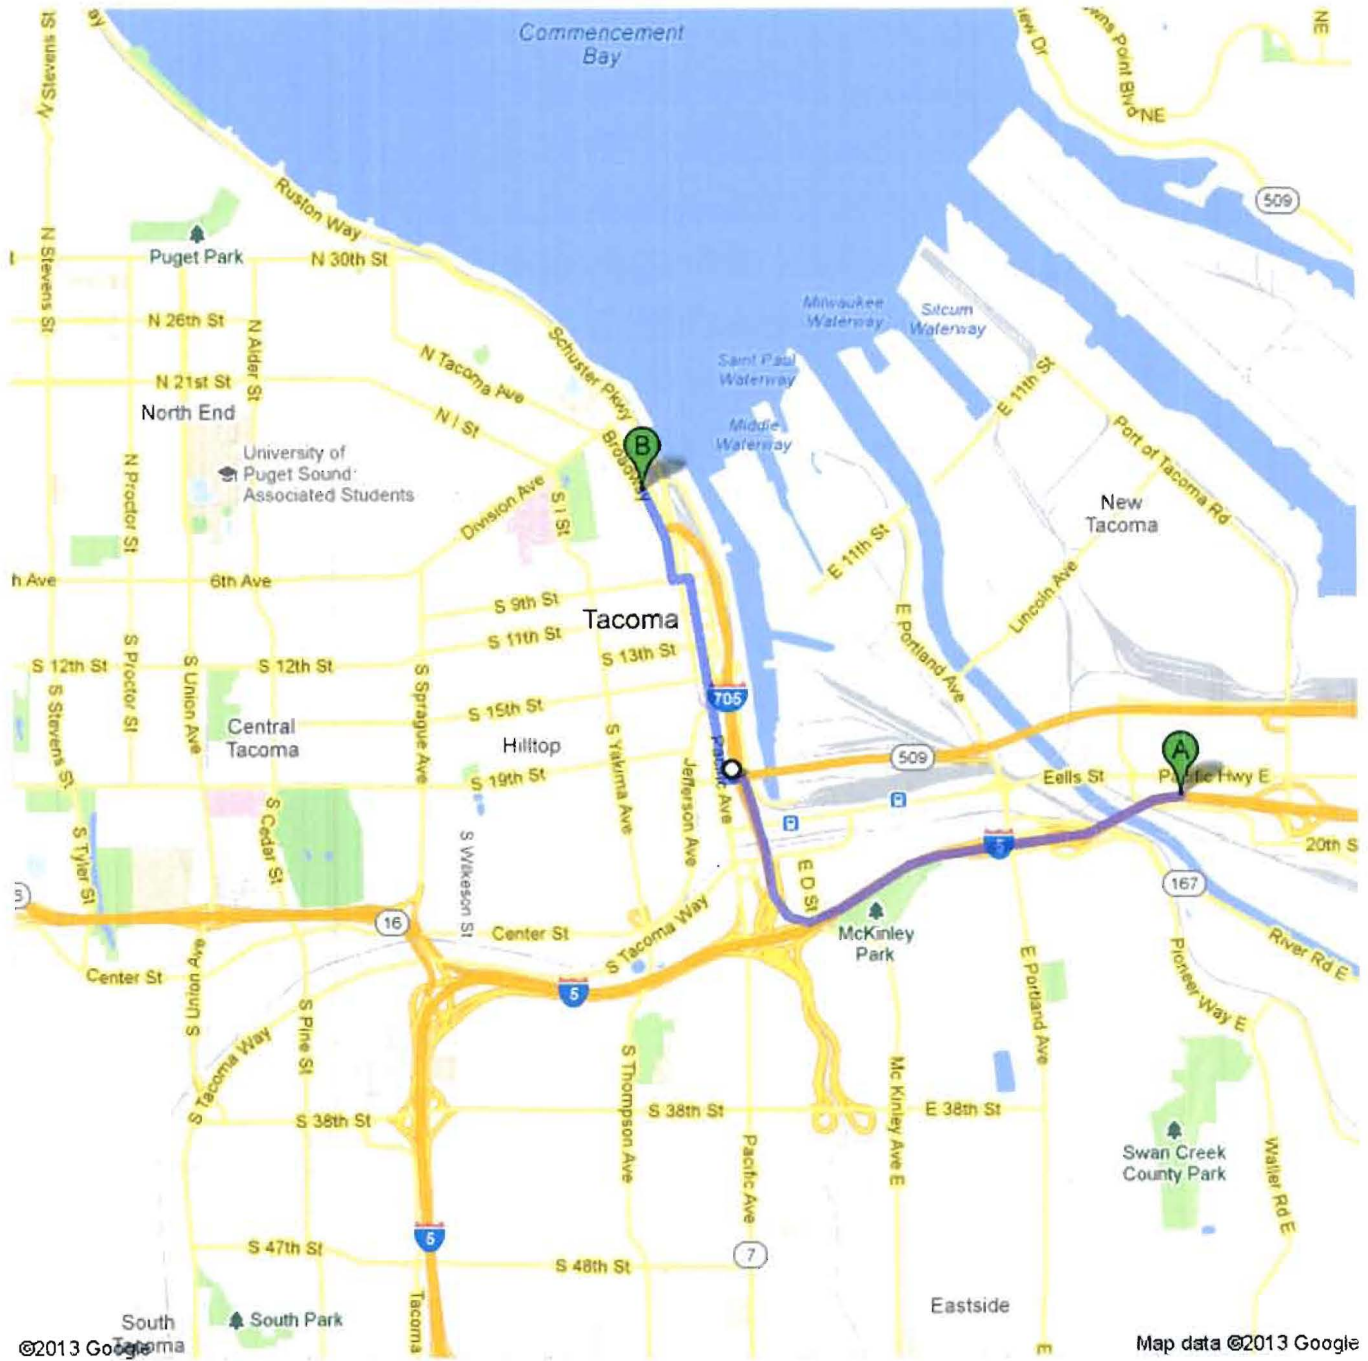

Directions to 401 Broadway, Tacoma, WA 98402
3.8 mi – about 10 mins

©2013 Google

Map data ©2013 Google

 I-5 S

-  1. Head **west** on **I-5 S** toward **Exit 135**
About 2 mins

go 1.5 mi
total 1.5 mi
-  2. Take exit **133** toward **City Center**

go 0.5 mi
total 2.1 mi
-  3. Merge onto **I-705 N**

go 0.1 mi
total 2.2 mi
-  4. Take the **S 21st St** exit

go 0.2 mi
total 2.4 mi
-  5. Turn left onto **WA-509 S**
About 1 min

go 400 ft
total 2.5 mi
-  6. Turn right onto **Pacific Ave**
About 4 mins

Map data ©2013 Google

Directions weren't right? Please find your route on maps.google.com and click "Report a problem" at the bottom left.

 I-5 S

 1. Head **west** on **I-5 S** toward **Exit 135**
About 2 mins

go 1.5 mi
total 1.5 mi

 2. Take exit **133** toward **City Center**

go 0.5 mi
total 2.1 mi

 3. Merge onto **I-705 N**

go 0.1 mi
total 2.2 mi

509 5. Turn left onto **WA-509 S**
About 1 min

go 400 ft
total 2.5 mi