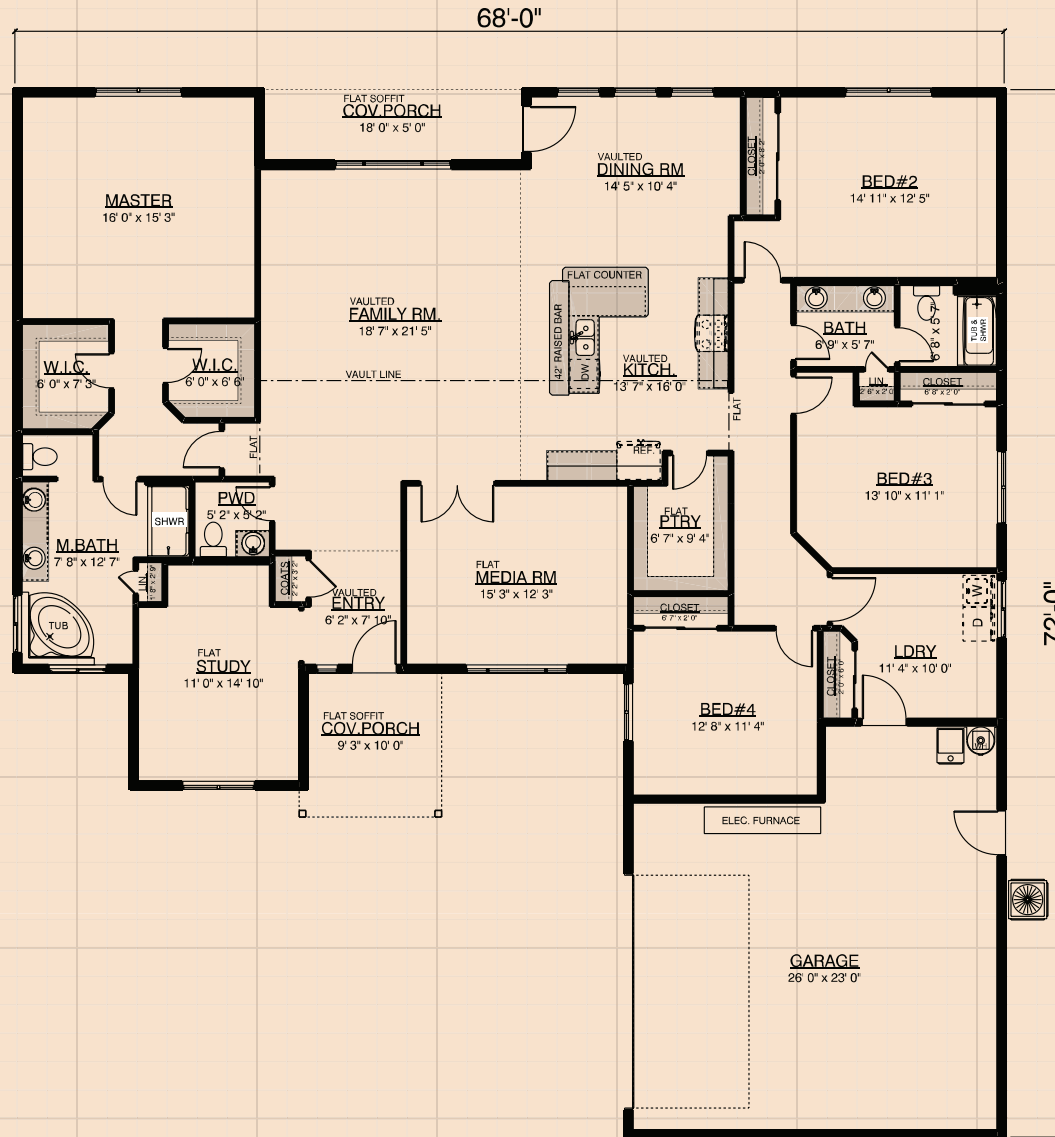

Jasper Park

Artist rendering and/or plan may show optional features not included in base price.

On Your Lot Home Builder in Washington and Oregon

www.TrueBuiltHome.com

Jasper Park

PLAN DETAILS

Plan Type: Rambler
 Bedrooms: 4 Bed
 Baths: 2.5 Bath
 Garage: 2 Car
 Footprint: 72' x 68'
 Living Area: 2895 sq. ft.

Artist rendering and/or plan may show optional features not included in base price.

On Your Lot Home Builder in Washington and Oregon

www.TrueBuiltHome.com