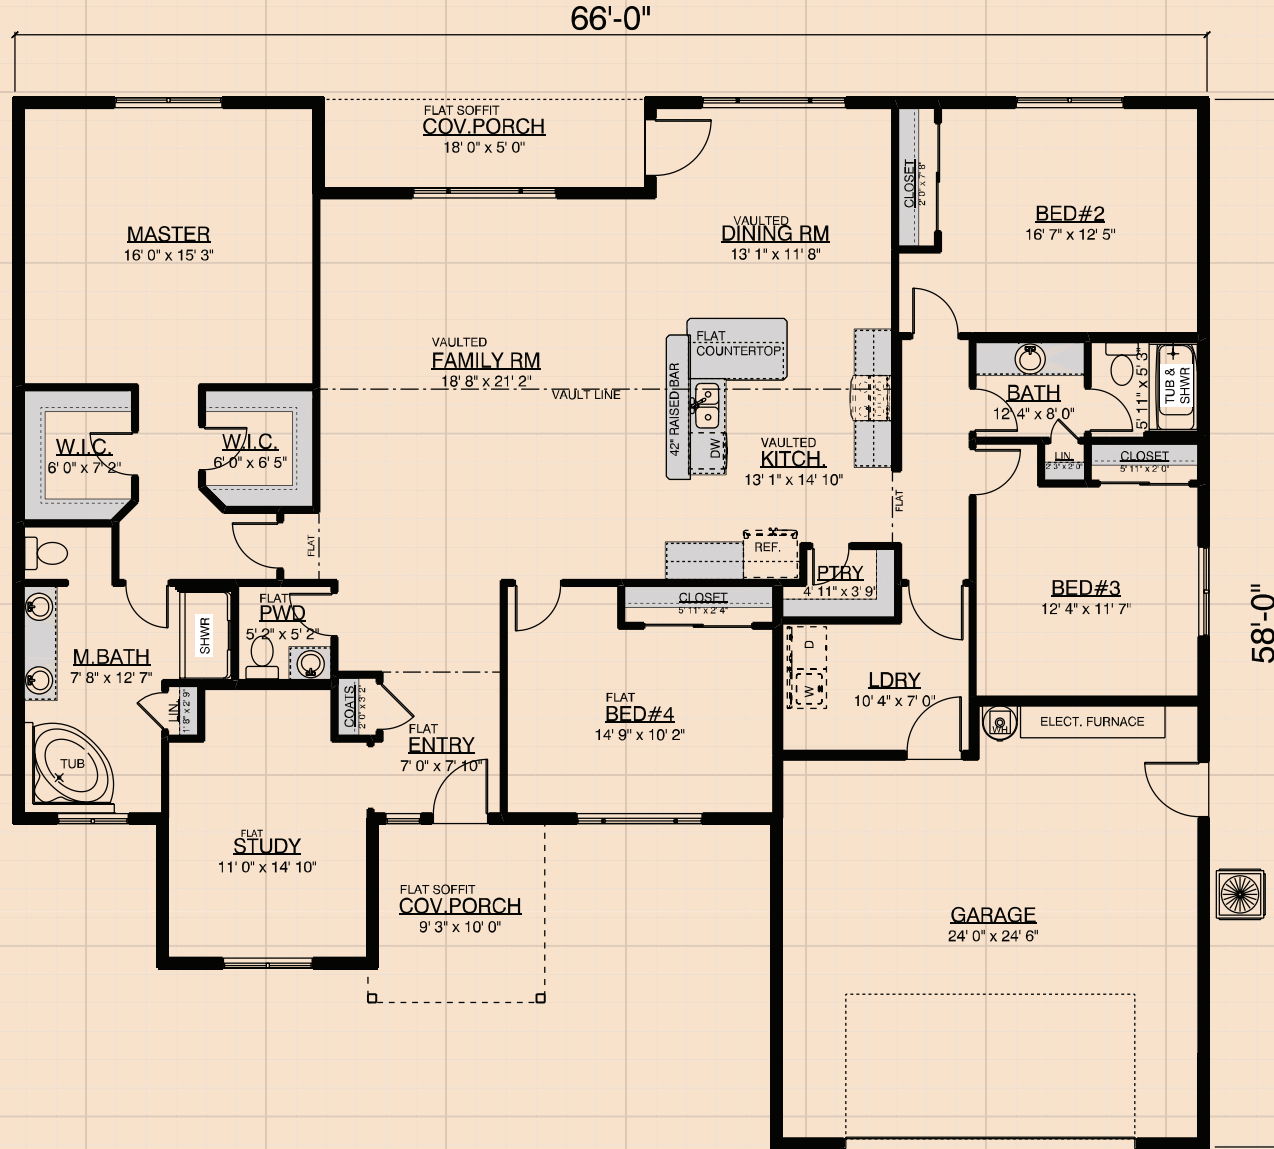

# Juniper Ridge

*Artist rendering and/or plan may show optional features not included in base price.*

**On Your Lot Home Builder in Washington and Oregon**

[www.TrueBuiltHome.com](http://www.TrueBuiltHome.com)

## PLAN DETAILS

Plan Type: Rambler  
 Bedrooms: 4 Bed  
 Baths: 2.5 Bath  
 Garage: 2 Car  
 Footprint: 66' x 58'  
 Living Area: 2527 sq. ft.

Artist rendering and/or plan may show optional features not included in base price.