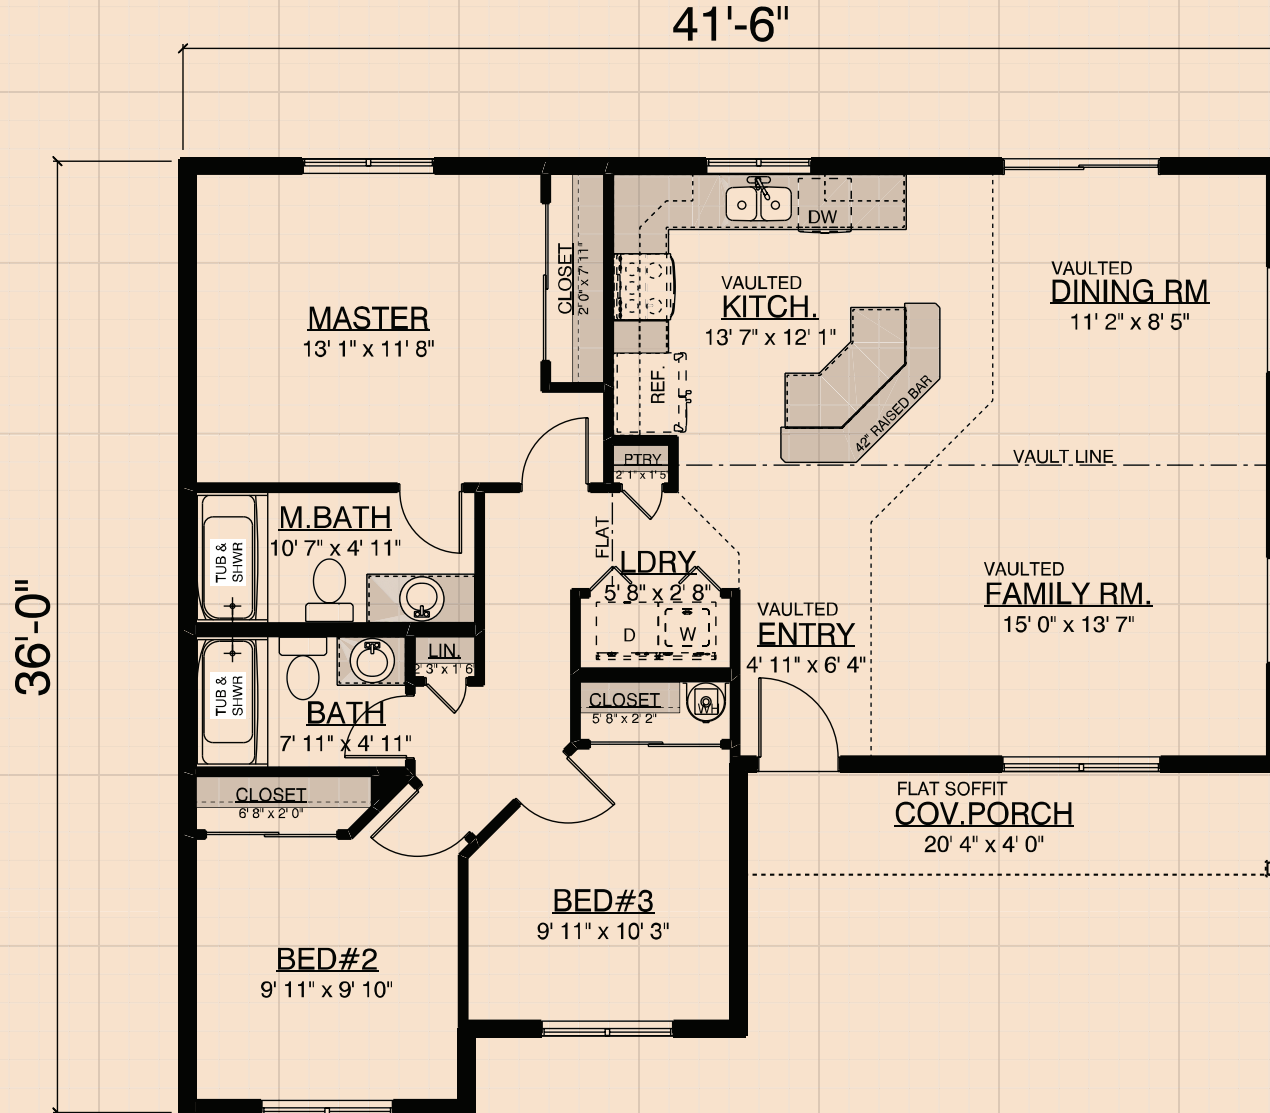

Windsor Court

Artist rendering and/or plan may show optional features not included in base price.

On Your Lot Home Builder in Washington, W Oregon and NW Idaho

www.TrueBuiltHome.com

Windsor Court

PLAN DETAILS

Plan Type: Rambler
Bedrooms: 3 Bed
Baths: 2 Bath
Footprint: 41'-6" x 36'
Living Area: 1199 sq. ft.

Artist rendering and/or plan may show optional features not included in base price.

On Your Lot Home Builder in Washington, W Oregon and NW Idaho