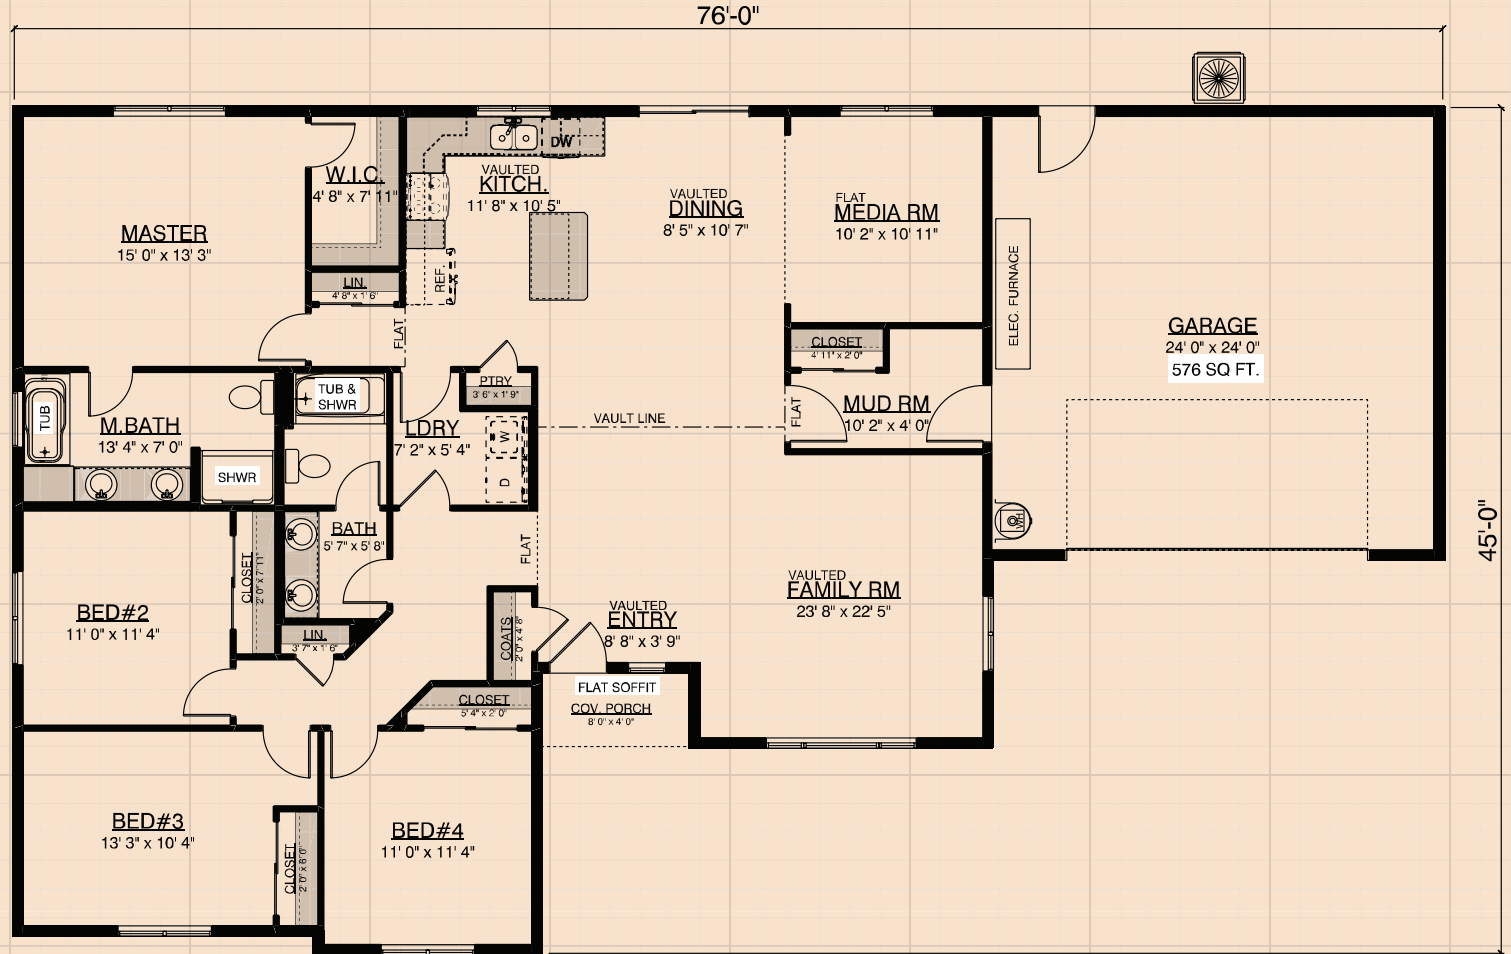

Briarcliff

Artist rendering and/or plan may show optional features not included in base price.

On Your Lot Home Builder in Washington and Oregon

www.TrueBuiltHome.com

Briarcliff

PLAN DETAILS

Plan Type: Rambler
 Bedrooms: 4 Bed
 Baths: 2 Bath
 Garage: 2 Car
 Footprint: 76' x 45'
 Living Area: 2028 sq. ft.

Artist rendering and/or plan may show optional features not included in base price.

On Your Lot Home Builder in Washington and Oregon

www.TrueBuiltHome.com