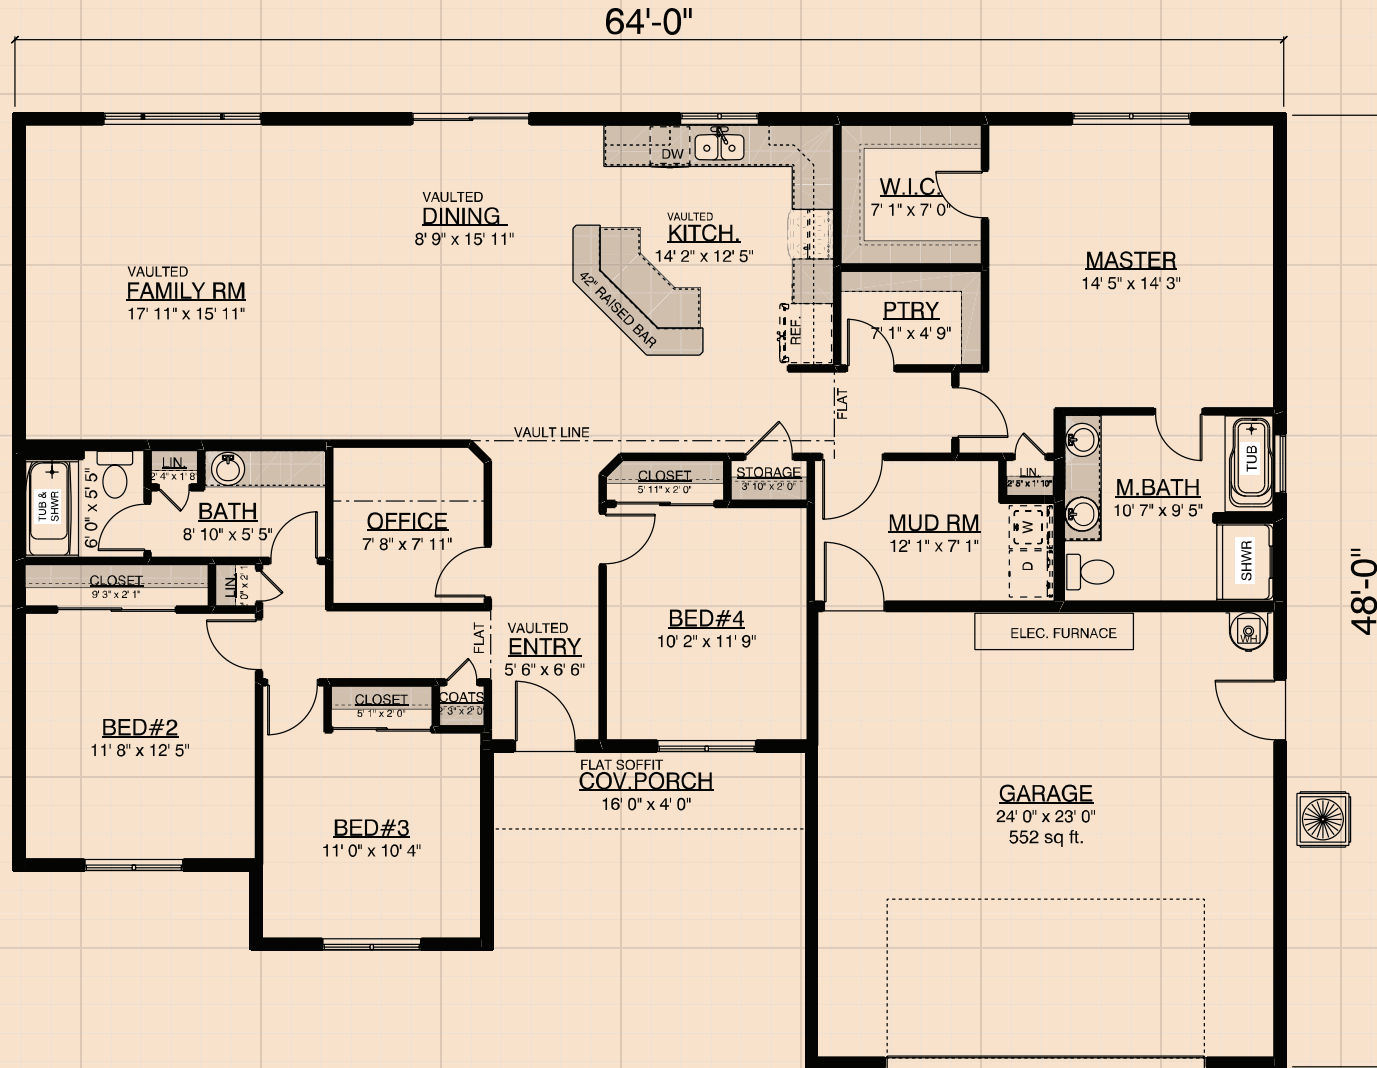

Glenwood

Artist rendering and/or plan may show optional features not included in base price.

On Your Lot Home Builder in Washington and Oregon

www.TrueBuiltHome.com

Glenwood

PLAN DETAILS

Plan Type: Rambler
Bedrooms: 4 Bed
Baths: 2 Bath
Garage: 2 Car
Footprint: 64' x 48'
Living Area: 2075 sq. ft.

Artist rendering and/or plan may show optional features not included in base price.

On Your Lot Home Builder in Washington and Oregon

www.TrueBuiltHome.com