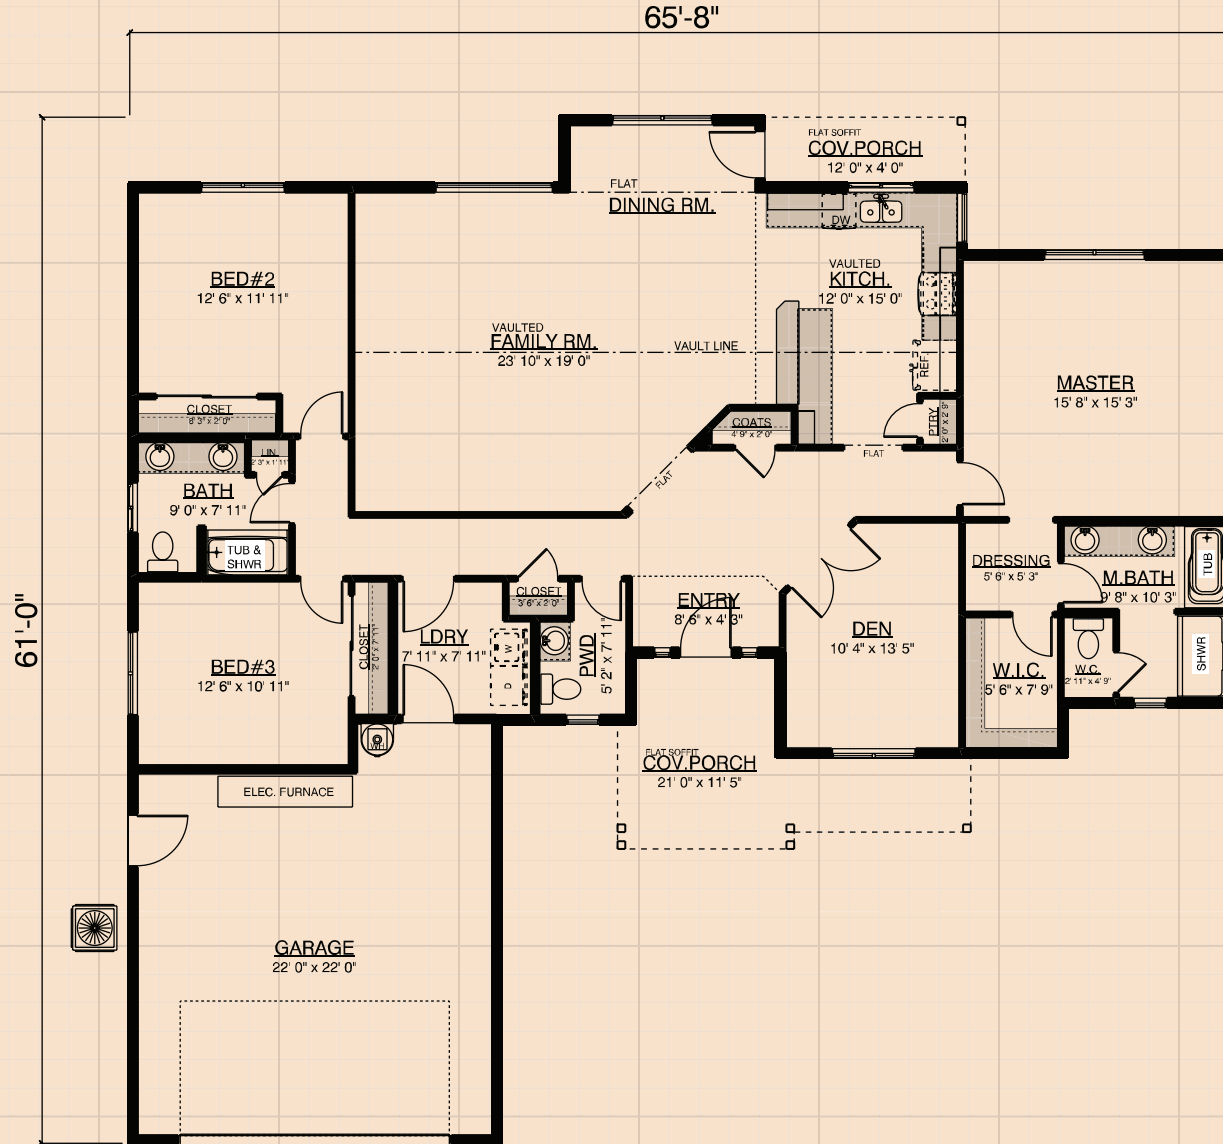

Ripple Cove

Artist rendering and/or plan may show optional features not included in base price.

On Your Lot Home Builder in Washington, W Oregon and NW Idaho

www.TrueBuiltHome.com

Ripple Cove

PLAN DETAILS

Plan Type: Rambler
Bedrooms: 3 Bed
Baths: 2.5 Bath
Garage: 2 Car
Footprint: 65'-8" x 61'
Living Area: 2116 sq. ft.

Artist rendering and/or plan may show optional features not included in base price.

On Your Lot Home Builder in Washington, W Oregon and NW Idaho

www.TrueBuiltHome.com