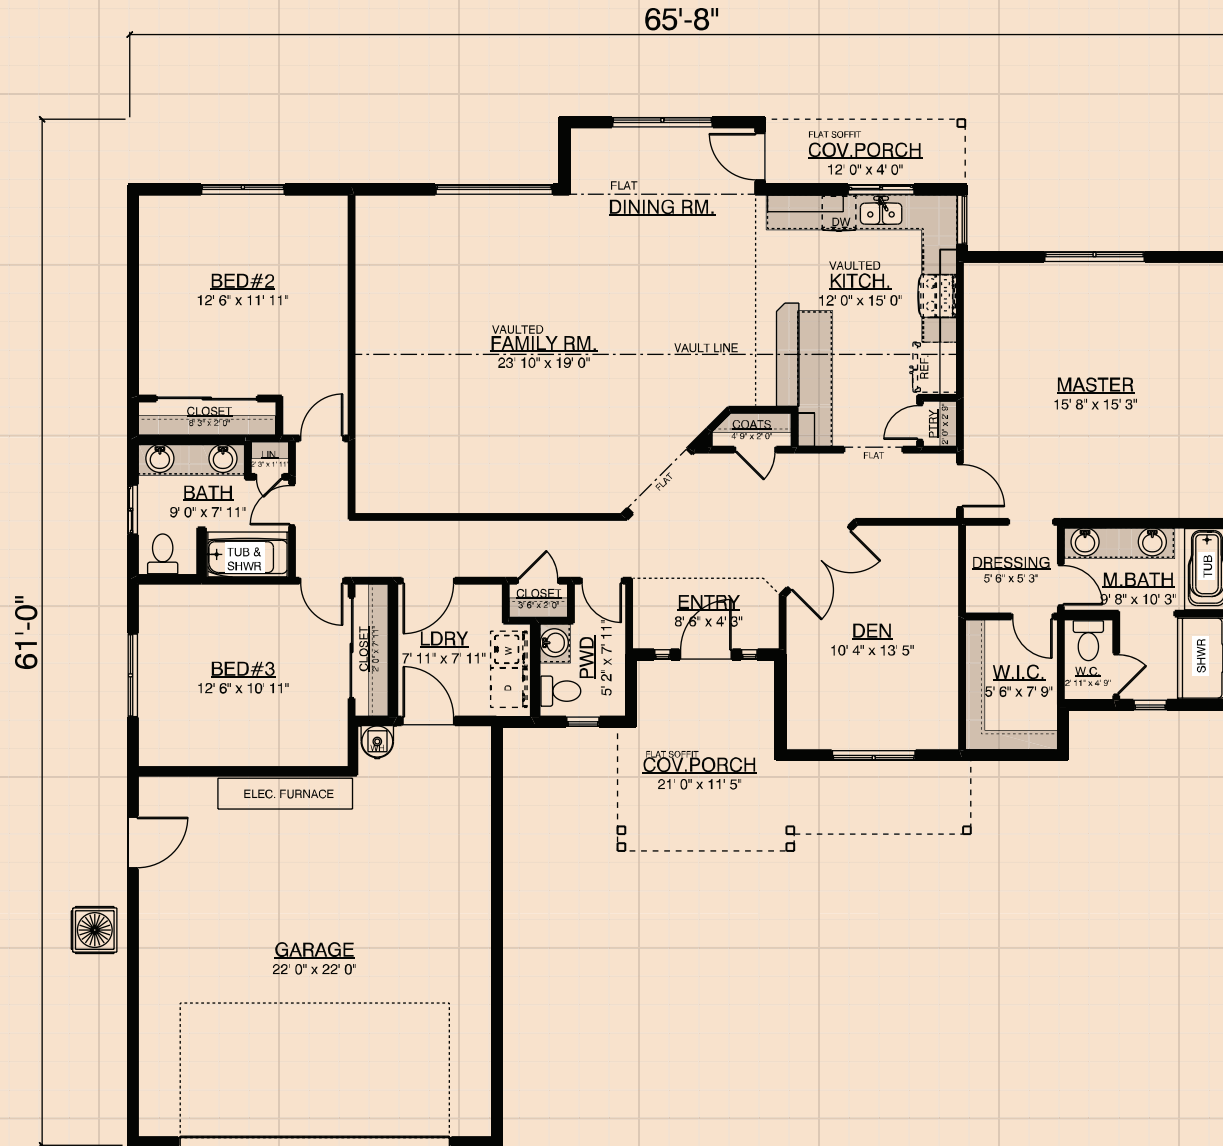

Ripple Cove

Artist rendering and/or plan may show optional features not included in base price.

On Your Lot Home Builder in Washington and Oregon

www.TrueBuiltHome.com

Ripple Cove

PLAN DETAILS

Plan Type: Rambler
Bedrooms: 3 Bed
Baths: 2.5 Bath
Garage: 2 Car
Footprint: 65'-8" x 61'
Living Area: 2116 sq. ft.

Artist rendering and/or plan may show optional features not included in base price.

On Your Lot Home Builder in Washington and Oregon

www.TrueBuiltHome.com