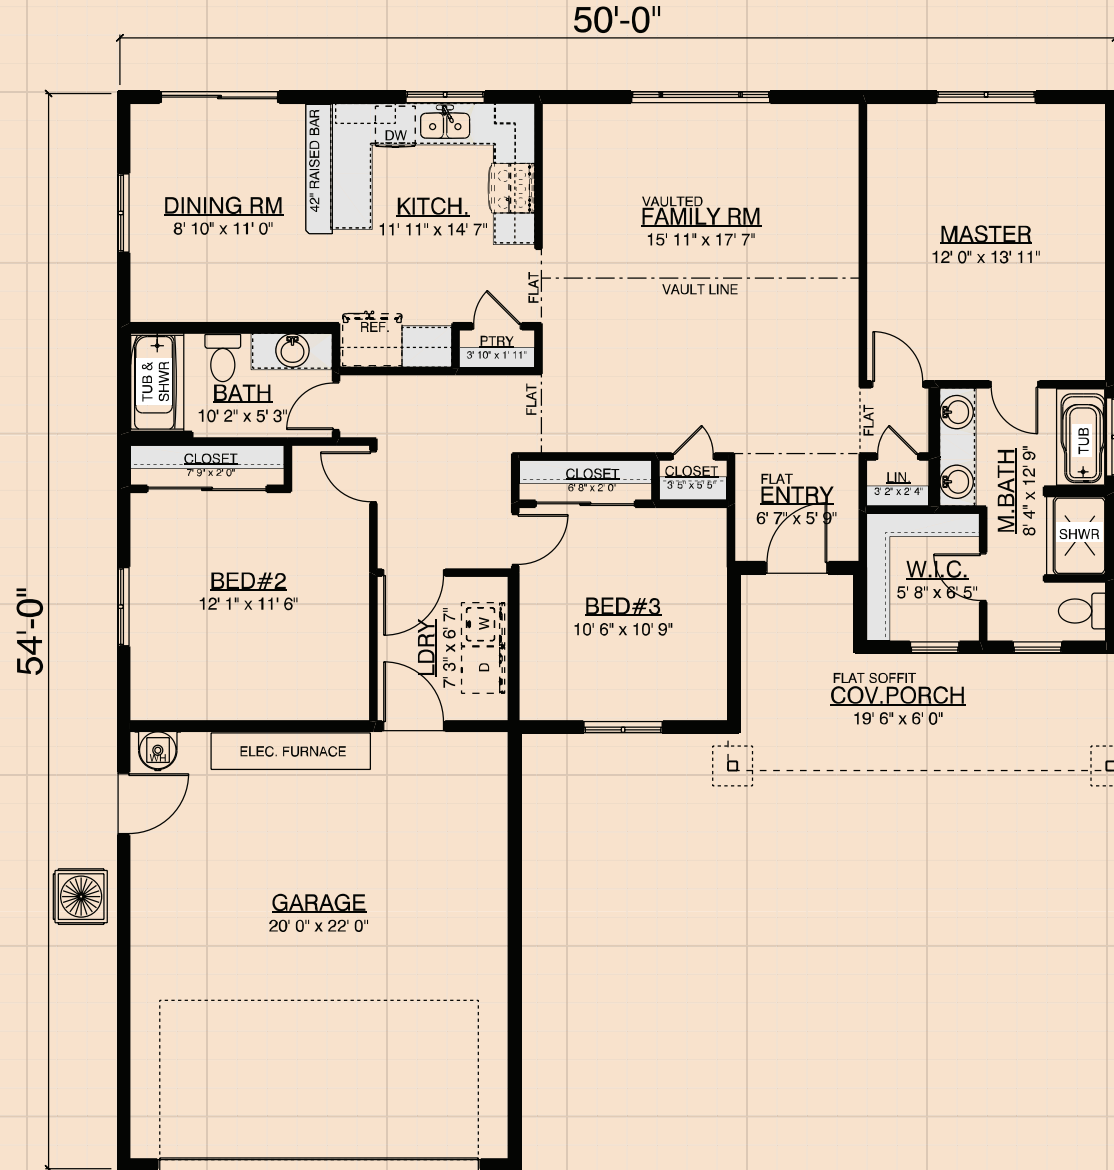

Wainsford

Artist rendering and/or plan may show optional features not included in base price.

On Your Lot Home Builder in Washington, W Oregon and NW Idaho

www.TrueBuiltHome.com

Wainsford

PLAN DETAILS

Plan Type: Rambler
Bedrooms: 3 Bed
Baths: 2 Bath
Garage: 2 Car
Footprint: 54' x 50'
Living Area: 1500 sq. ft.

Artist rendering and/or plan may show optional features not included in base price.

On Your Lot Home Builder in Washington, W Oregon and NW Idaho

www.TrueBuiltHome.com