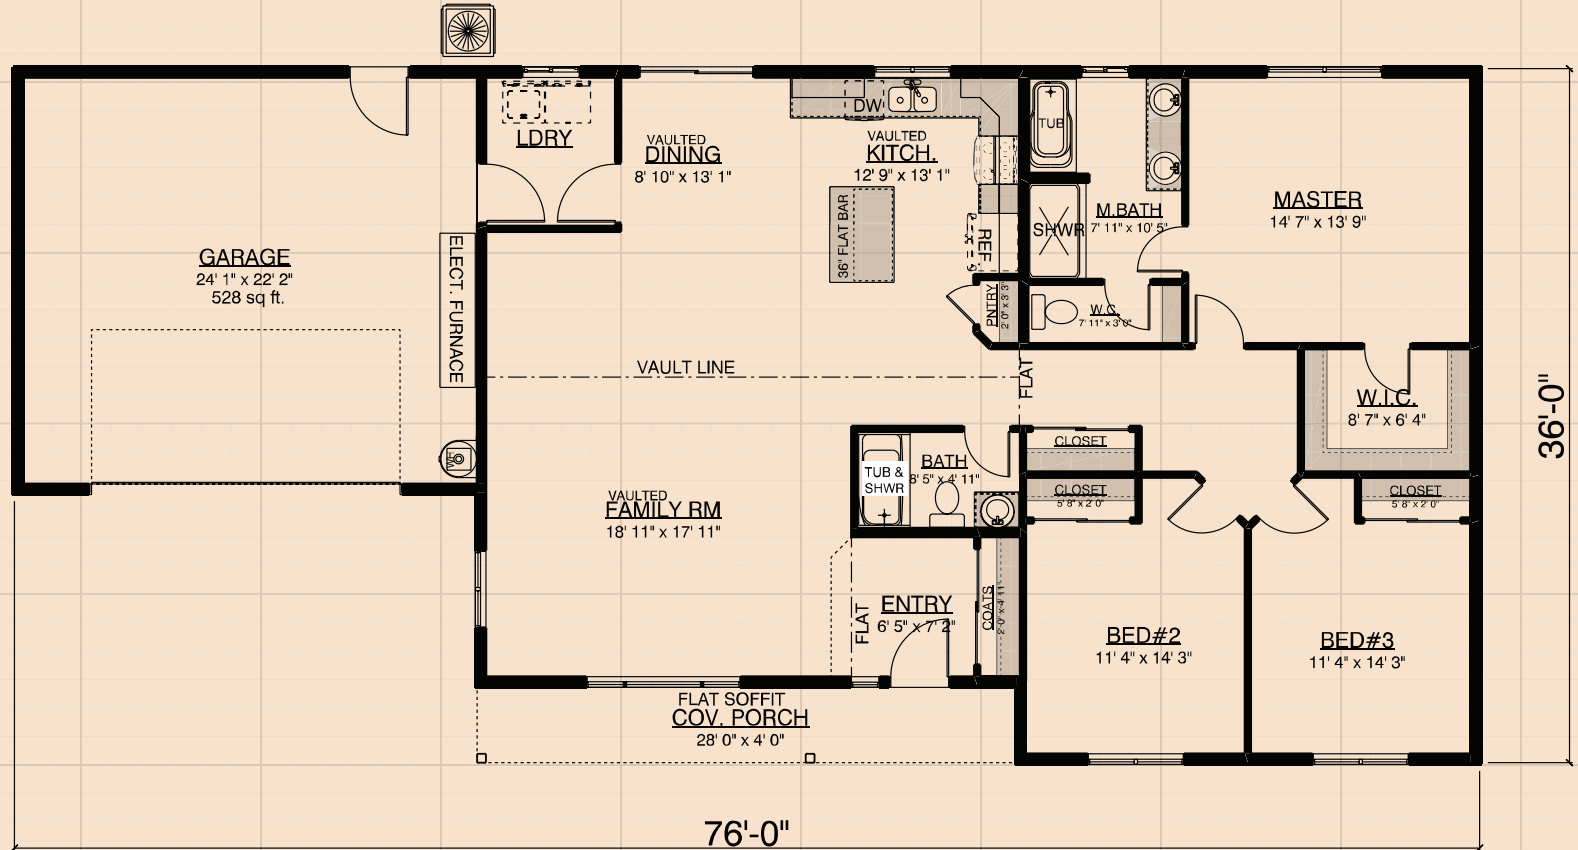

Ballenger

Artist rendering and/or plan may show optional features not included in base price.

On Your Lot Home Builder in Washington and Oregon

www.TrueBuiltHome.com

Ballenger

PLAN DETAILS

Plan Type: Rambler
Bedrooms: 3 Bed
Baths: 2 Bath
Garage: 2 Car
Footprint: 76' x 36'
Living Area: 1760 sq. ft.

Artist rendering and/or plan may show optional features not included in base price.

On Your Lot Home Builder in Washington and Oregon

www.TrueBuiltHome.com