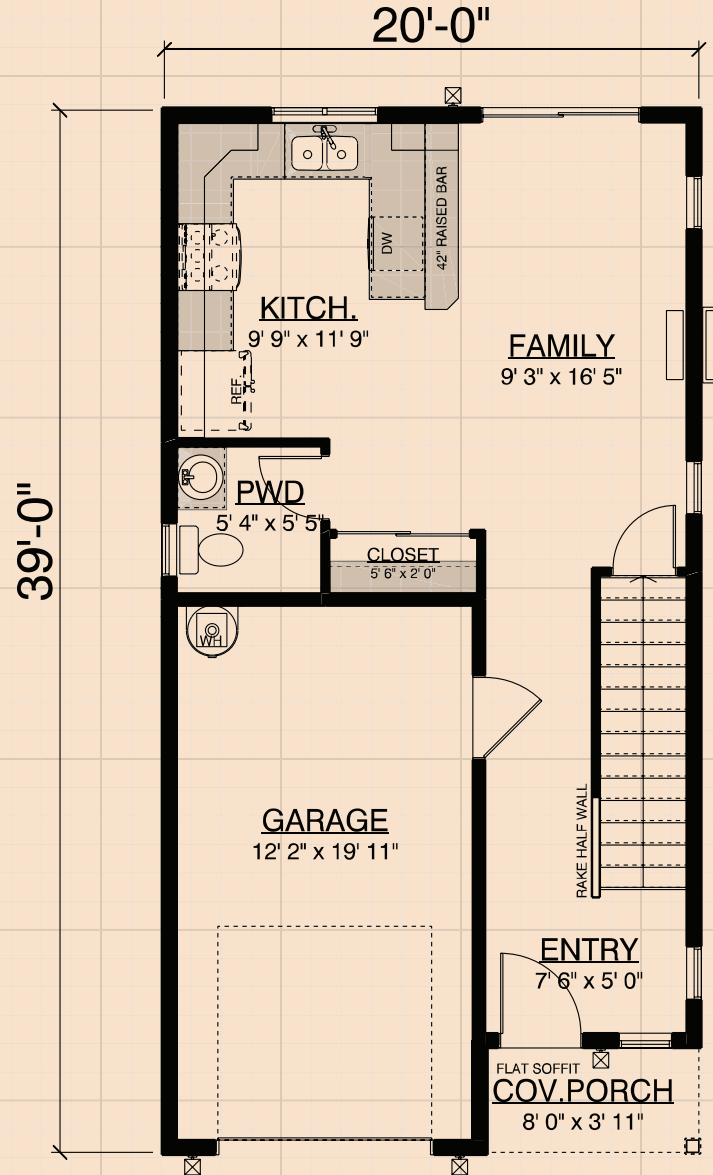

Westport

Artist rendering and/or plan may show optional features not included in base price.

On Your Lot Home Builder in Washington, W Oregon and NW Idaho

www.TrueBuiltHome.com

Westport

PLAN DETAILS

- Plan Type: Multi-level
- Bedrooms: 3 Bed
- Baths: 2.5 Bath
- Garage: 1 Car
- Footprint: 39' x 20'
- Living Area: 1221 sq. ft.
- Main Floor: 510 sq. ft.
- Second Floor: 711 sq. ft.

FIRST FLOOR

SECOND FLOOR

Artist rendering and/or plan may show optional features not included in base price.

On Your Lot Home Builder in Washington, W Oregon and NW Idaho

www.TrueBuiltHome.com