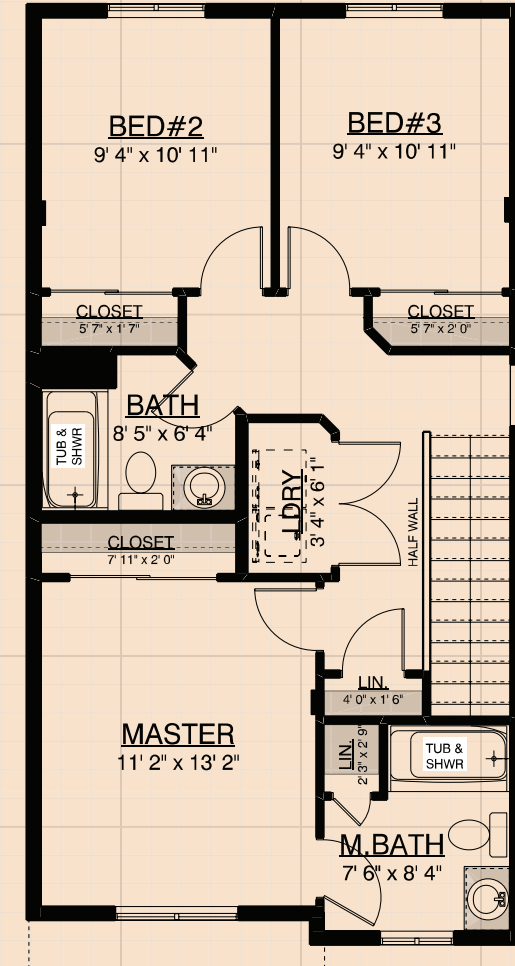

Westport

Artist rendering and/or plan may show optional features not included in base price.

On Your Lot Home Builder in Washington, W Oregon and NW Idaho

www.TrueBuiltHome.com

Westport

PLAN DETAILS

- Plan Type: Multi-level
- Bedrooms: 3 Bed
- Baths: 2.5 Bath
- Garage: 1 Car
- Footprint: 39' x 20'
- Living Area: 1221 sq. ft.
- Main Floor: 510 sq. ft.
- Second Floor: 711 sq. ft.

FIRST FLOOR

SECOND FLOOR

Artist rendering and/or plan may show optional features not included in base price.

On Your Lot Home Builder in Washington, W Oregon and NW Idaho

www.TrueBuiltHome.com