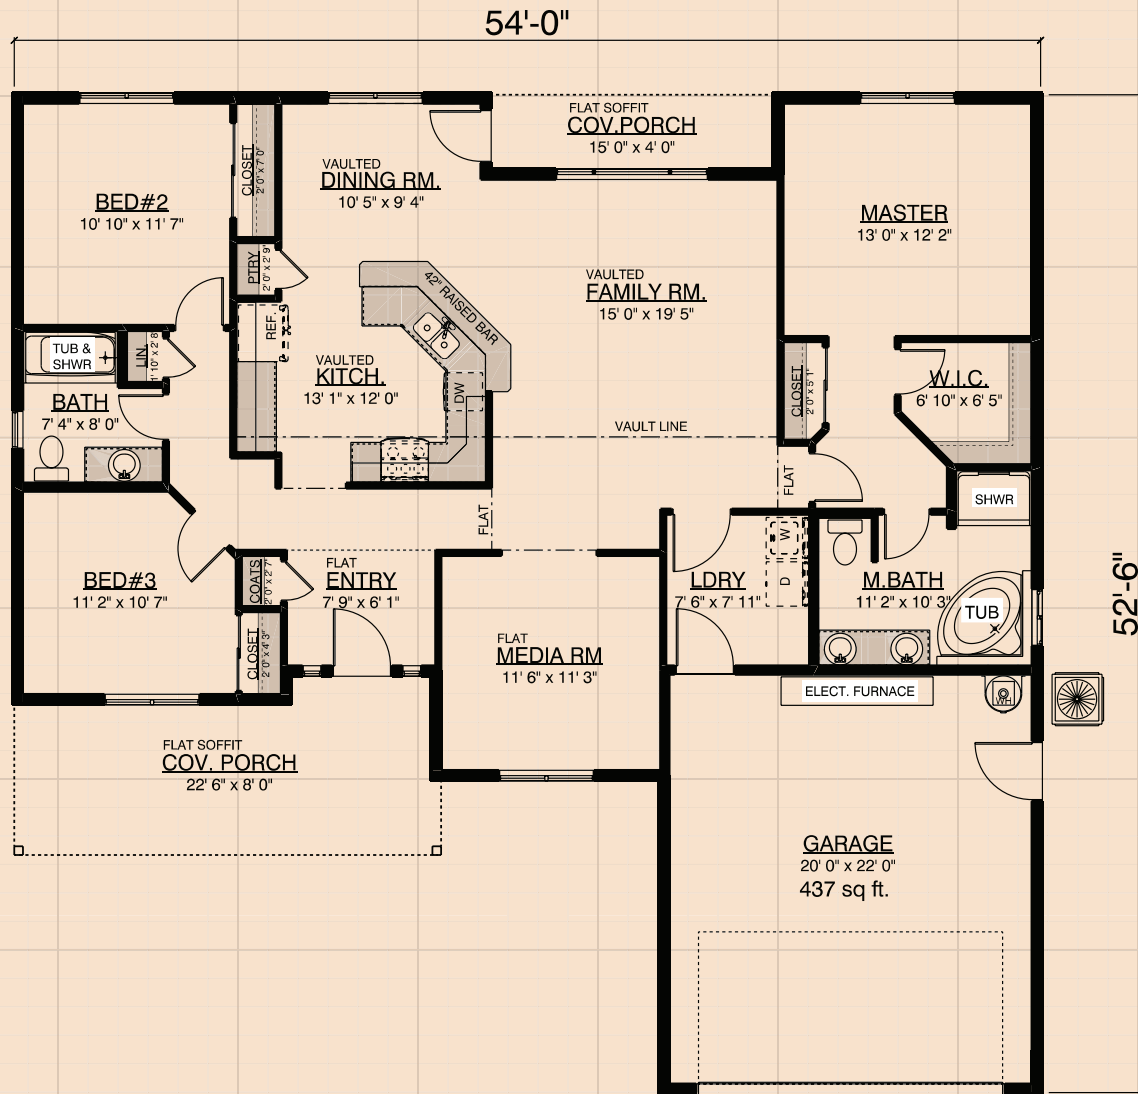

Windham Hill

Artist rendering and/or plan may show optional features not included in base price.

On Your Lot Home Builder in Washington, W Oregon and NW Idaho

www.TrueBuiltHome.com

Windham Hill

PLAN DETAILS

Plan Type: Rambler
Bedrooms: 3 Bed
Baths: 2 Bath
Garage: 2 Car
Footprint: 54' x 52-6"
Living Area: 1677 sq. ft.

Artist rendering and/or plan may show optional features not included in base price.

On Your Lot Home Builder in Washington, W Oregon and NW Idaho