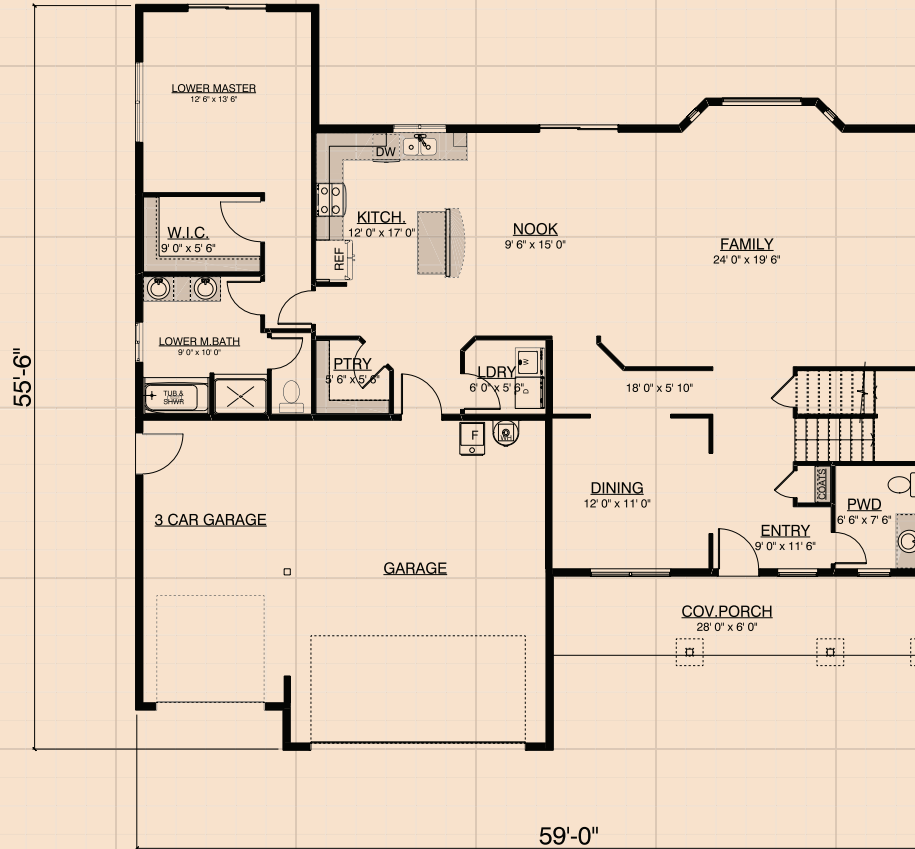

# The Warren

*Artist rendering and/or plan may show optional features not included in base price.*

**On Your Lot Home Builder in Washington, W Oregon and NW Idaho**

[www.TrueBuiltHome.com](http://www.TrueBuiltHome.com)

# The Warren

## PLAN DETAILS

- Plan Type: Multi-Level
- Bedrooms: 5 Bed
- Baths: 3.5 Bath
- Garage: 3 Car
- Footprint: 59' x 55'-6"
- Living Area: 3578 sq. ft.
- First Floor: 1767 sq. ft.
- Second Floor: 1811 sq. ft.

## FIRST FLOOR