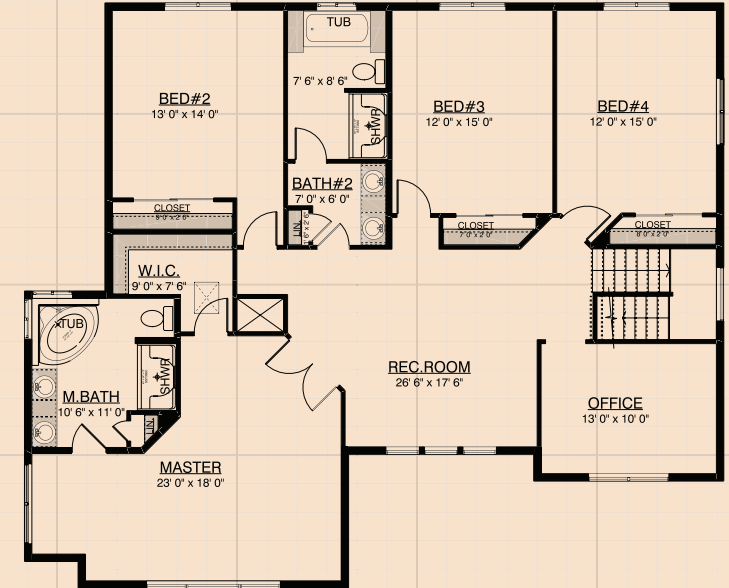

Artist rendering and/or plan may show optional features not included in base price.

On Your Lot Home Builder in Washington, W Oregon and NW Idaho

www.TrueBuiltHome.com