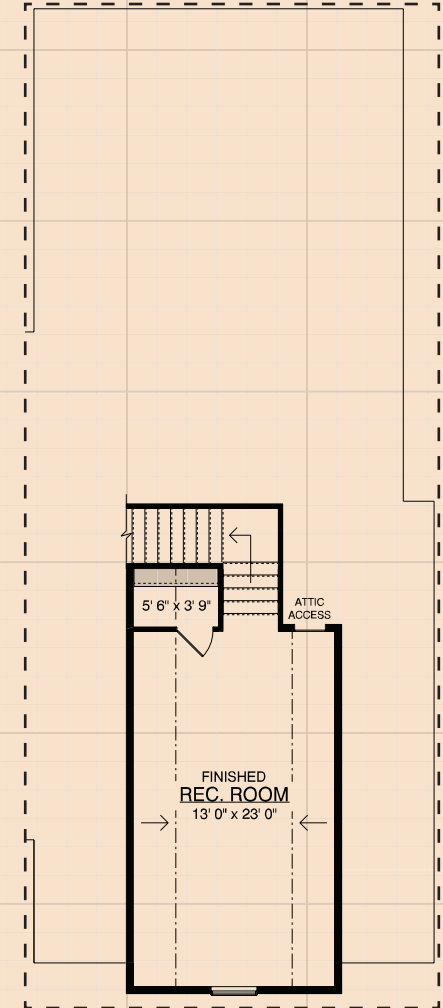

Silverdale

Artist rendering and/or plan may show optional features not included in base price.

On Your Lot Home Builder in Washington and W Oregon

www.TrueBuiltHome.com

Silverdale

PLAN DETAILS

Plan Type: Rambler
 Bedrooms: 4 Bed
 Baths: 2.5 Bath
 Garage: 2 Car
 Footprint: 76' x 64'
 Living Area: 3046 sq. ft.

REC ROOM (OVER GARAGE)

Artist rendering and/or plan may show optional features not included in base price.

On Your Lot Home Builder in Washington and W Oregon

www.TrueBuiltHome.com