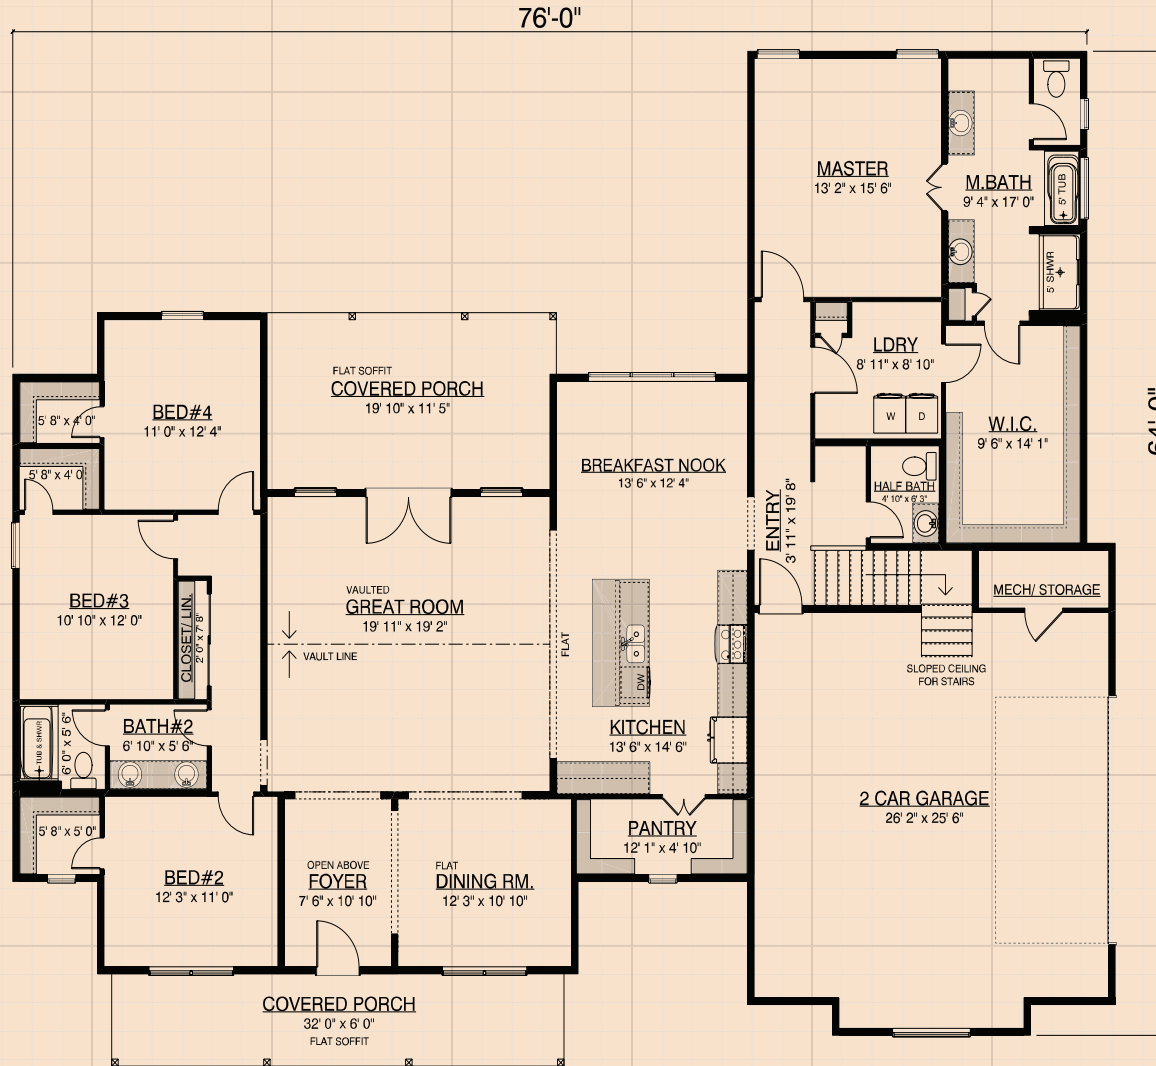

Silverdale

Artist rendering and/or plan may show optional features not included in base price.

On Your Lot Home Builder in Washington and W Oregon

www.TrueBuiltHome.com

Silverdale

PLAN DETAILS

Plan Type: Rambler
 Bedrooms: 4 Bed
 Baths: 2.5 Bath
 Garage: 2 Car
 Footprint: 76' x 64'
 Living Area: 3046 sq. ft.

REC ROOM (OVER GARAGE)

Artist rendering and/or plan may show optional features not included in base price.

On Your Lot Home Builder in Washington and W Oregon

www.TrueBuiltHome.com